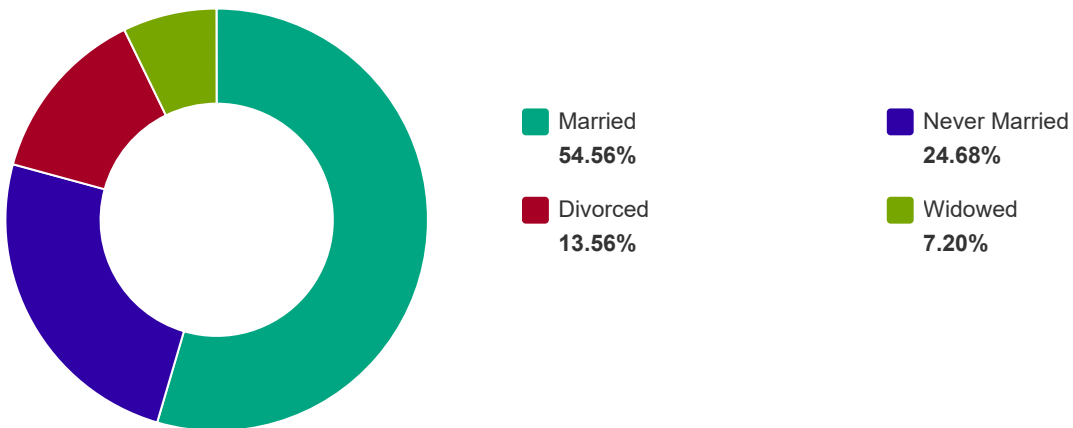

Source: <https://data.mysidewalk.com/datasets/335>

Veteran
22.54%

Non-Veteran
77.46%

Male Population by Veteran Status

Alpena County - MI

Source: <https://data.mysidewalk.com/datasets/156>

Marital Status

Alpena County - MI