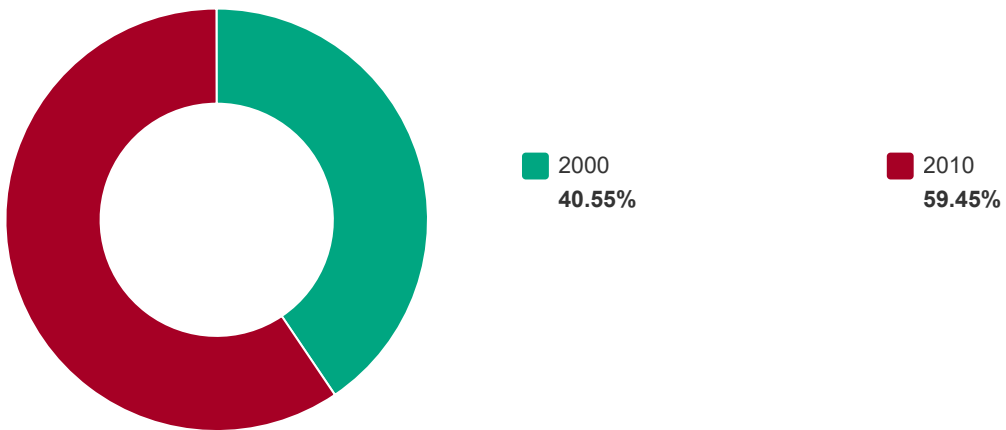

2000

2010

Race - American Indian: Historical Census Comparison

53.93%

Alpena County - MI

Source: <https://data.mysidewalk.com/datasets/204>

Race - Asian: Historical Census Comparison

Alpena County - MI