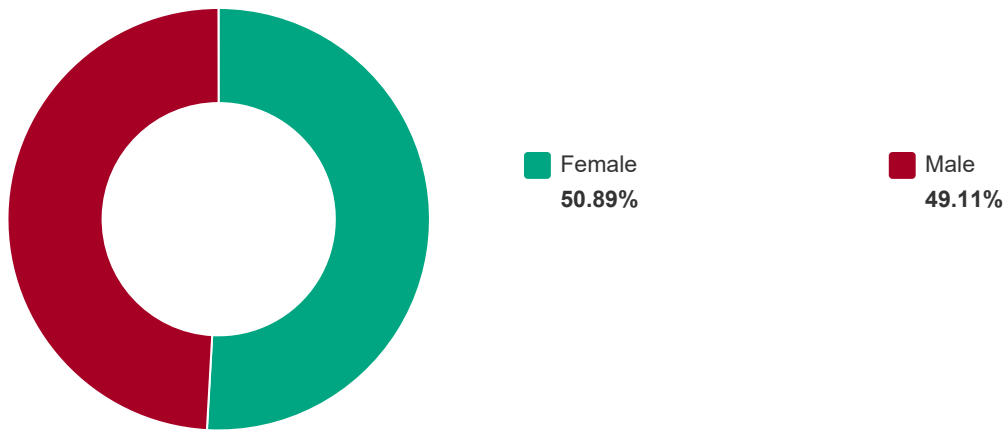

Alpena County - MI

Source: <https://data.mysidewalk.com/datasets/200>

Race/Ethnicity Totals

Alpena County - MI

Source: <https://data.mysidewalk.com/datasets/48>

Sex

Alpena County - MI

Source: <https://data.mysidewalk.com/datasets/43>