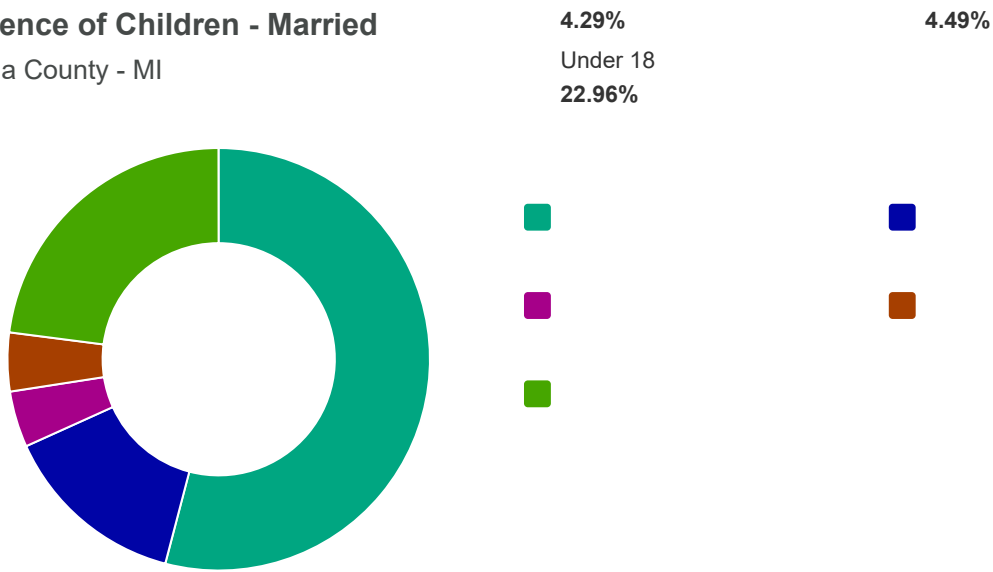

2000
51.41%

2010
48.59%

Source: <https://data.mysidewalk.com/datasets/189>

No Own Children Under 18
54.08%

Children 6 to 17 Only
14.17%

Under 6 and 6 to 17

Under 6 Only

Presence of Children - Married

Alpena County - MI

Source: <https://data.mysidewalk.com/datasets/259>

Presence of Children - Single Female

Alpena County - MI

Source: <https://data.mysidewalk.com/datasets/257>

No Own Children Under 18	6 to 17 Only
33.98%	21.31%
Under 6 and 6 to 17	Under 6 Only