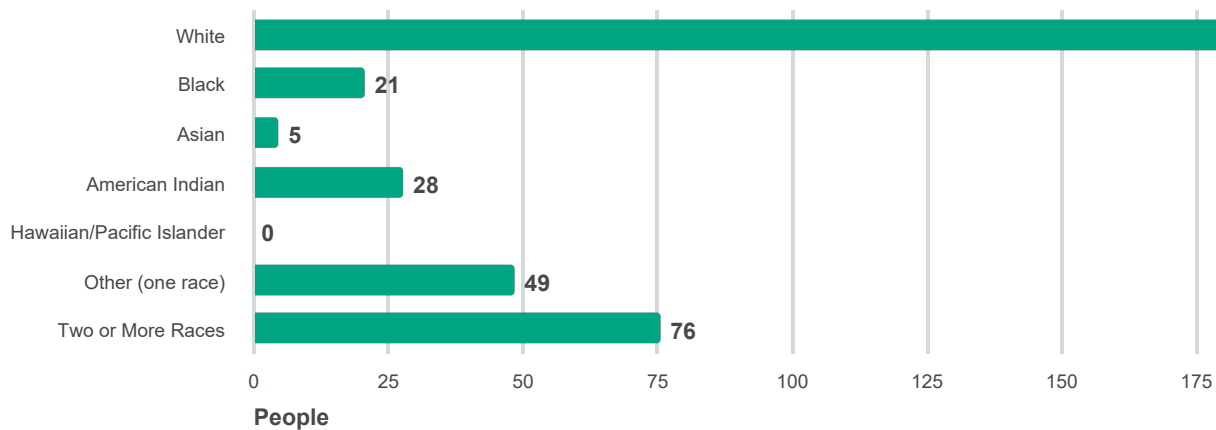

1.41%

98.59%

Source: <https://data.mysidewalk.com/datasets/157>

Foreign Born Region of Origin

Alpena County - MI

Source: <https://data.mysidewalk.com/datasets/112>

Matures
15.42%

Baby Boomers
30.34%

Gen X
17.26%

Millennials
17.33%

Gen Z
19.65%

Generations

Alpena County - MI

Source: <https://data.mysidewalk.com/datasets/44>

Hispanic Origin by Race

Alpena County - MI