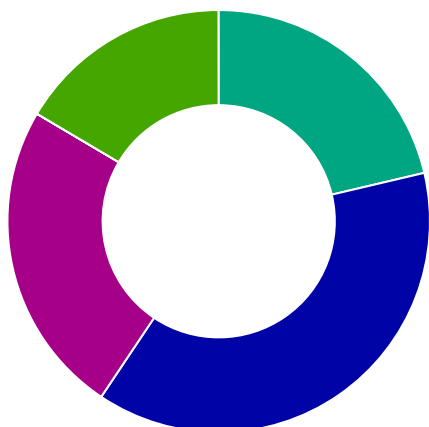

Population with Two Races

Alpena County - MI

Other
16.50%

Source: <https://data.mysidewalk.com/datasets/337>