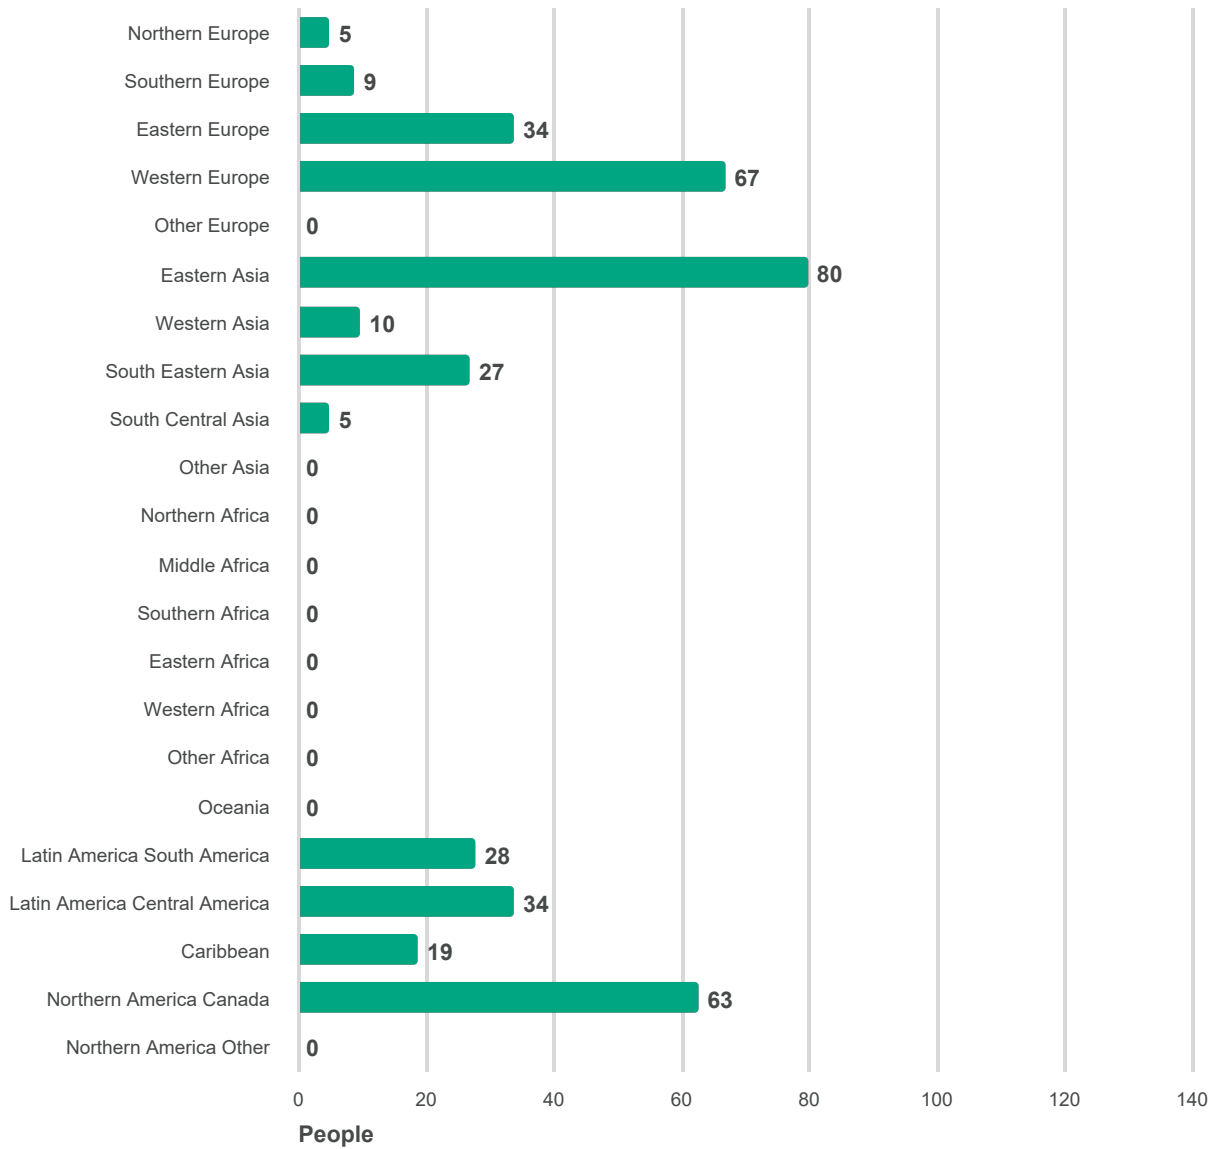

1.41%

98.59%

Source: <https://data.mysidewalk.com/datasets/157>

Foreign Born Region of Origin

Alpena County - MI

Source: <https://data.mysidewalk.com/datasets/112>

Matures
15.42%

Baby Boomers
30.34%

Gen X
17.26%

Millennials
17.33%

Gen Z
19.65%

Generations

Alpena County - MI

Source: <https://data.mysidewalk.com/datasets/44>

Hispanic Origin by Race

Alpena County - MI