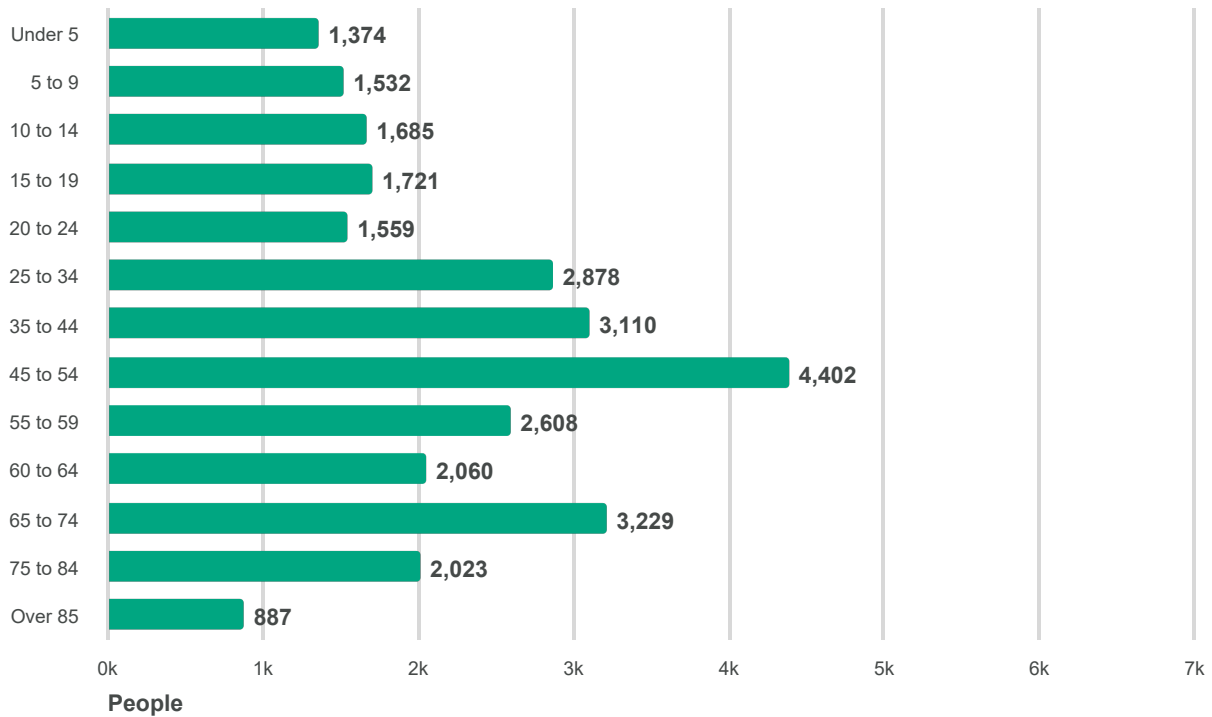

Location Snapshot

Category or Role Type

Geography

Population & Demographics ▼ in County: Alpena County - MI ▼

Summary Data

Dataset	Alpena County - MI
Average Household Size	2.24
Change in American Indian Population 2000 to 2010	33
Change in Asian Population 2000 to 2010	49
Change in Black Population 2000 to 2010	2
Change in Hawaiian Population 2000 to 2010	12
Change in Hispanic Population 2000 to 2010	123
Change in Households 2000 to 2010	-27
Change in Population 2000 to 2010	-1,716
Change in Race (other) Population 2000 to 2010	3
Change in White Population 2000 to 2010	-1,908
Daytime Population (workers over 16)	13,324
Foreign Born Population	381

Language Isolation	61
Median Age	47.1
Minority Population	1,134
Population Over 25 Years	21,197
Population with Poverty Status Determined	28,462
Primary Language Other Than English	6
Total Families	8,203
Total Households (ACS 2011-2015)	12,722
Total Households - 2000	12,818
Total Households - 2010	12,791
Total Population	29,068
Total Population - 2000	31,314
Total Population - 2010	29,598
Total Population 65 and Over	6,139
Total Population Under 18 (Children)	5,712

Age by Sex, Females

Alpena County - MI

Source: <https://data.mysidewalk.com/datasets/123>

Age by Sex, Males

Alpena County - MI

Source: <https://data.mysidewalk.com/datasets/124>

Age Totals

Alpena County - MI