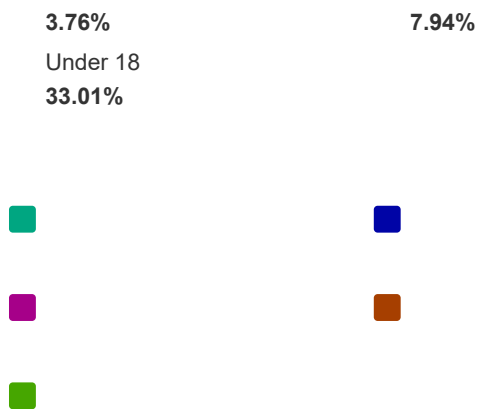

2000
51.41%

2010
48.59%

Source: <https://data.mysidewalk.com/datasets/189>

No Own Children Under 18
54.08%

Children 6 to 17 Only
14.17%

Under 6 and 6 to 17

Under 6 Only

Presence of Children - Married

Alpena County - MI

Source: <https://data.mysidewalk.com/datasets/259>

Presence of Children - Single Female

Alpena County - MI

Source: <https://data.mysidewalk.com/datasets/257>

No Own Children Under 18	6 to 17 Only
33.98%	21.31%
Under 6 and 6 to 17	Under 6 Only

Presence of Children - Single Male

Alpena County - MI

Source: <https://data.mysidewalk.com/datasets/258>

Primary Language Spoken at Home

Alpena County - MI

Source: <https://data.mysidewalk.com/datasets/46>