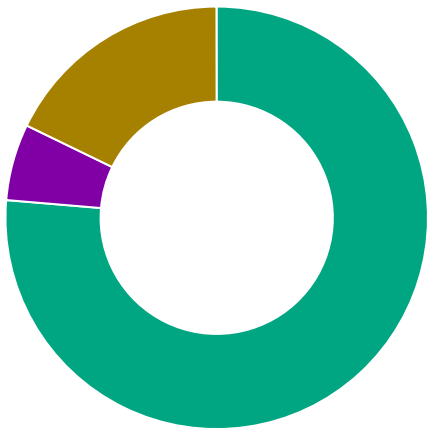

2000

2010

Ethnicity - Hispanic: Historical Census Comparison

Alpena County - MI

61.81%

Source: <https://data.mysidewalk.com/datasets/202>

Family Status

Alpena County - MI

Married
76.34%

Female - No Husband
17.80%

Male - No Wife
5.86%

Source: <https://data.mysidewalk.com/datasets/104>

Veteran

Non-Veteran

Female Population by Veteran Status

Alpena County - MI

1.41%

98.59%

Source: <https://data.mysidewalk.com/datasets/157>

Foreign Born Region of Origin

Alpena County - MI

Source: <https://data.mysidewalk.com/datasets/112>

Matures
15.42%

Baby Boomers
30.34%