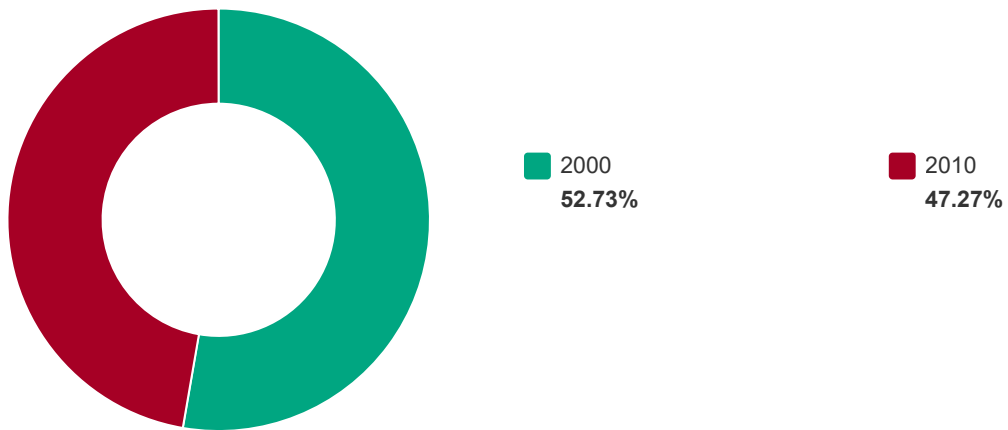

Race - White: Historical Census Comparison

Alpena County - MI

Source: <https://data.mysidewalk.com/datasets/200>