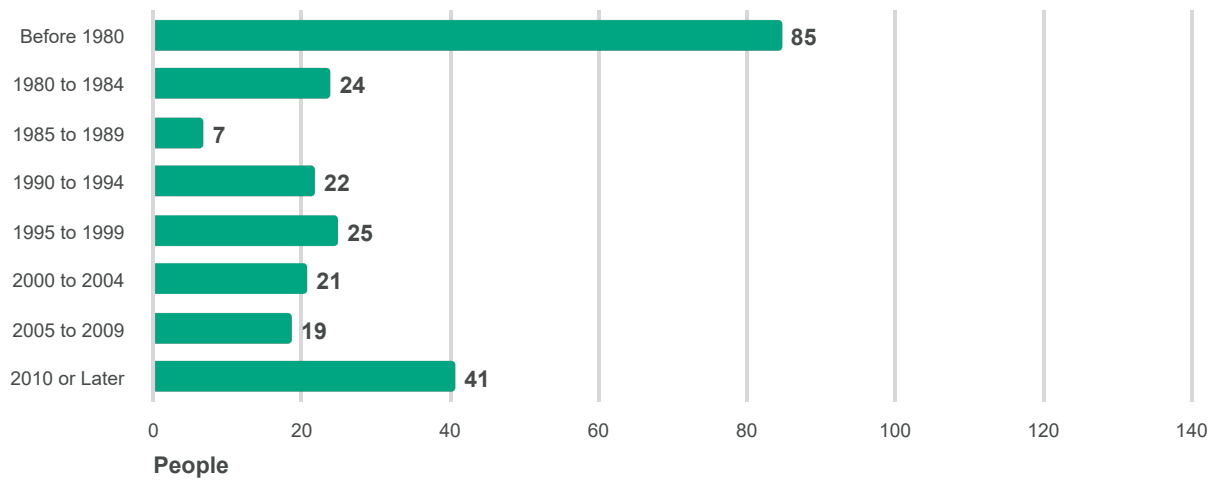

Source: <https://data.mysidewalk.com/datasets/101>

Non-Hispanic Origin by Race

Alpena County - MI

Source: <https://data.mysidewalk.com/datasets/336>

Period of Naturalization of Foreign Born Pop

Alpena County - MI