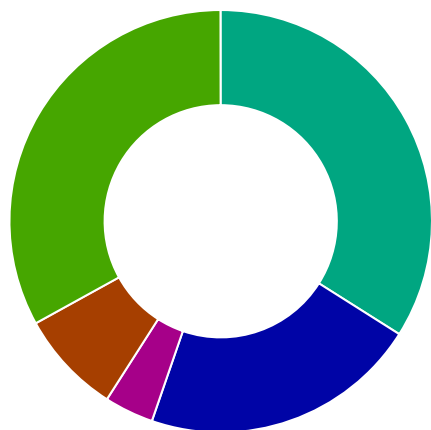

Presence of Children - Single Male

Alpena County - MI

Source: <https://data.mysidewalk.com/datasets/258>