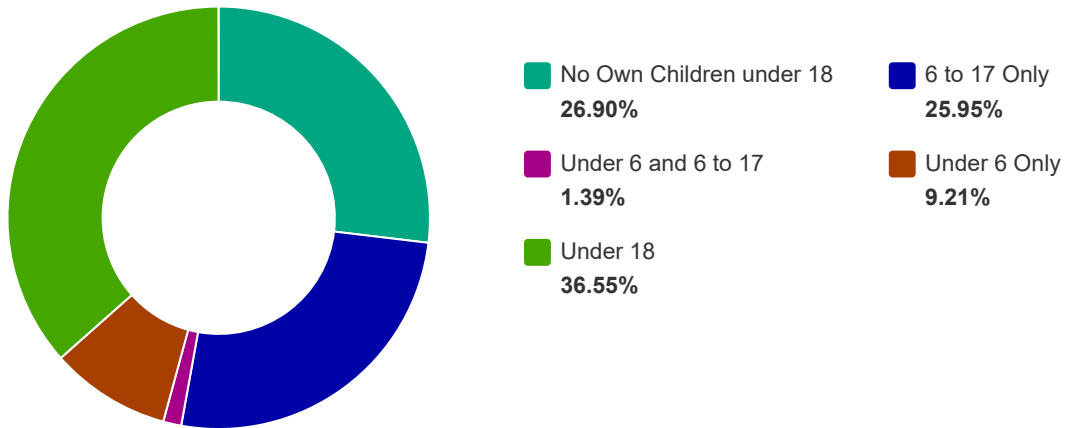

2000
51.41%

2010
48.59%

Source: <https://data.mysidewalk.com/datasets/189>

No Own Children Under 18
54.08%

Children 6 to 17 Only
14.17%

Under 6 and 6 to 17

Under 6 Only

Presence of Children - Married

Alpena County - MI

Source: <https://data.mysidewalk.com/datasets/259>

Presence of Children - Single Female

Alpena County - MI

Source: <https://data.mysidewalk.com/datasets/257>

No Own Children Under 18	6 to 17 Only
33.98%	21.31%
Under 6 and 6 to 17	Under 6 Only