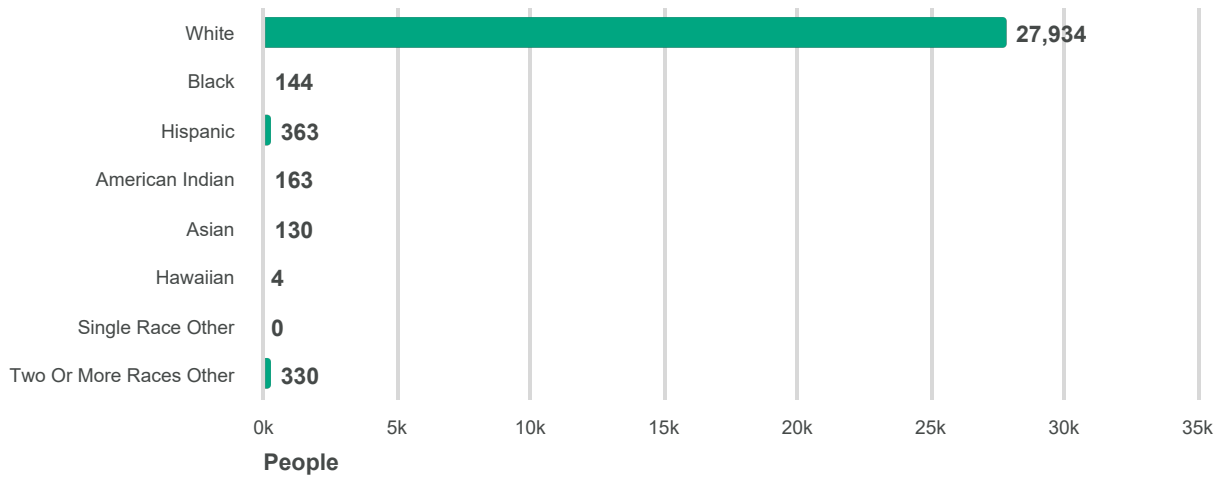

Race/Ethnicity Totals

Alpena County - MI

Source: <https://data.mysidewalk.com/datasets/48>