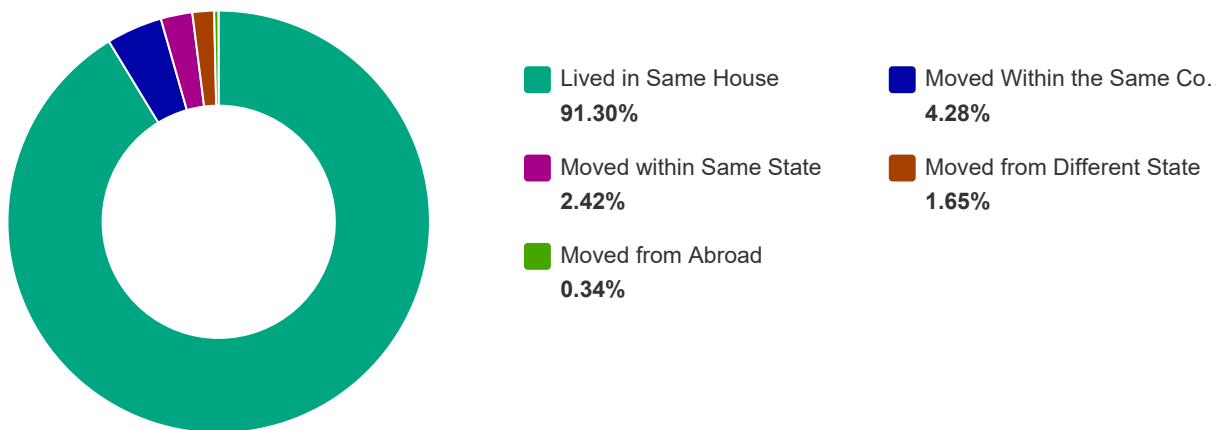

Place of Residence Over Past Year - College Educated

Alpena County - MI

Source: <https://data.mysidewalk.com/datasets/142>

Female

Male