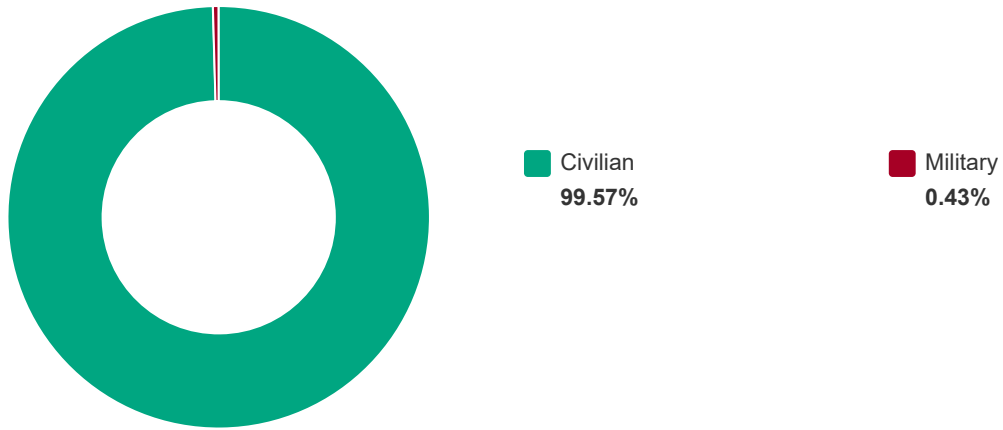

Civilian & Military Labor

Alpena County - MI

Source: <https://data.mysidewalk.com/datasets/47>