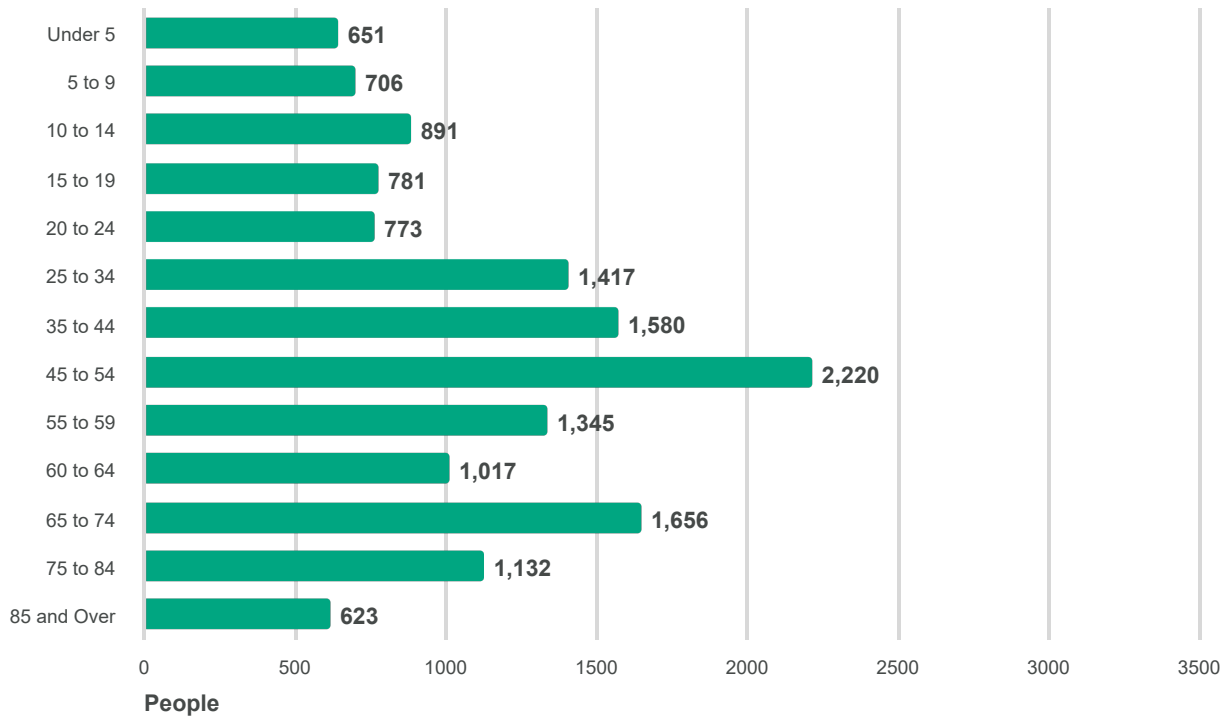

Location Snapshot

Category or Role Type

Geography

Population & Demographics ▼ in County: Alpena County - MI ▼

Summary Data

Dataset	Alpena County - MI
Average Household Size	2.24
Change in American Indian Population 2000 to 2010	33
Change in Asian Population 2000 to 2010	49
Change in Black Population 2000 to 2010	2
Change in Hawaiian Population 2000 to 2010	12
Change in Hispanic Population 2000 to 2010	123
Change in Households 2000 to 2010	-27
Change in Population 2000 to 2010	-1,716
Change in Race (other) Population 2000 to 2010	3
Change in White Population 2000 to 2010	-1,908
Daytime Population (workers over 16)	13,324
Foreign Born Population	381

Language Isolation	61
Median Age	47.1
Minority Population	1,134
Population Over 25 Years	21,197
Population with Poverty Status Determined	28,462
Primary Language Other Than English	6
Total Families	8,203
Total Households (ACS 2011-2015)	12,722
Total Households - 2000	12,818
Total Households - 2010	12,791
Total Population	29,068
Total Population - 2000	31,314
Total Population - 2010	29,598
Total Population 65 and Over	6,139
Total Population Under 18 (Children)	5,712

Age by Sex, Females

Alpena County - MI

Source: <https://data.mysidewalk.com/datasets/123>

Age by Sex, Males

Alpena County - MI

Source: <https://data.mysidewalk.com/datasets/124>

Age Totals

Alpena County - MI