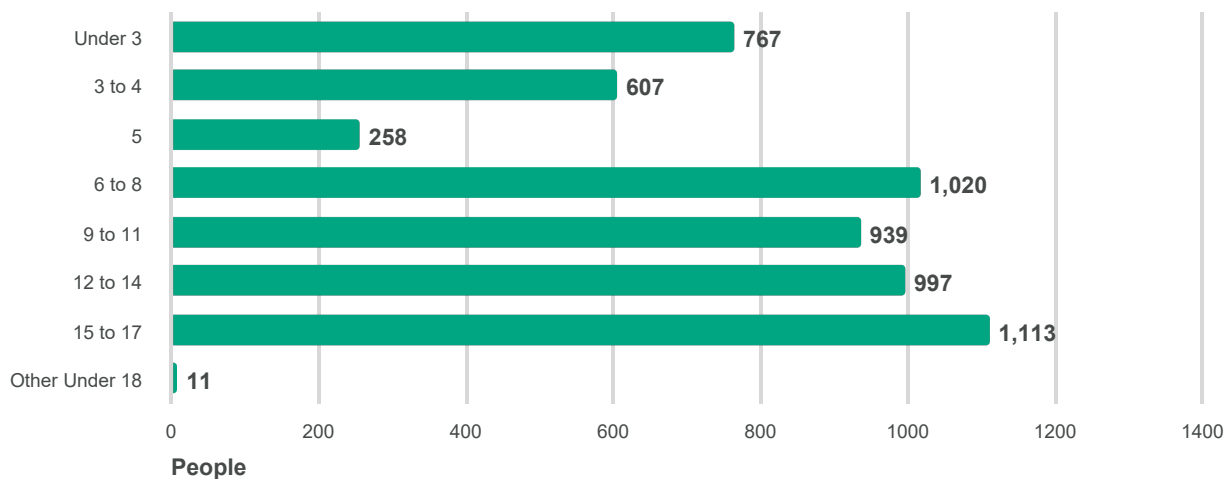

Alpena County - MI

Source: <https://data.mysidewalk.com/datasets/142>

Female

Male

Population Over 18 (Voter Age) by Sex

51.54%

48.46%

Alpena County - MI

Source: <https://data.mysidewalk.com/datasets/288>

Population Under 18, by Age Group

Alpena County - MI

Source: <https://data.mysidewalk.com/datasets/103>

Black and White
21.32%

American Indian and White
38.07%