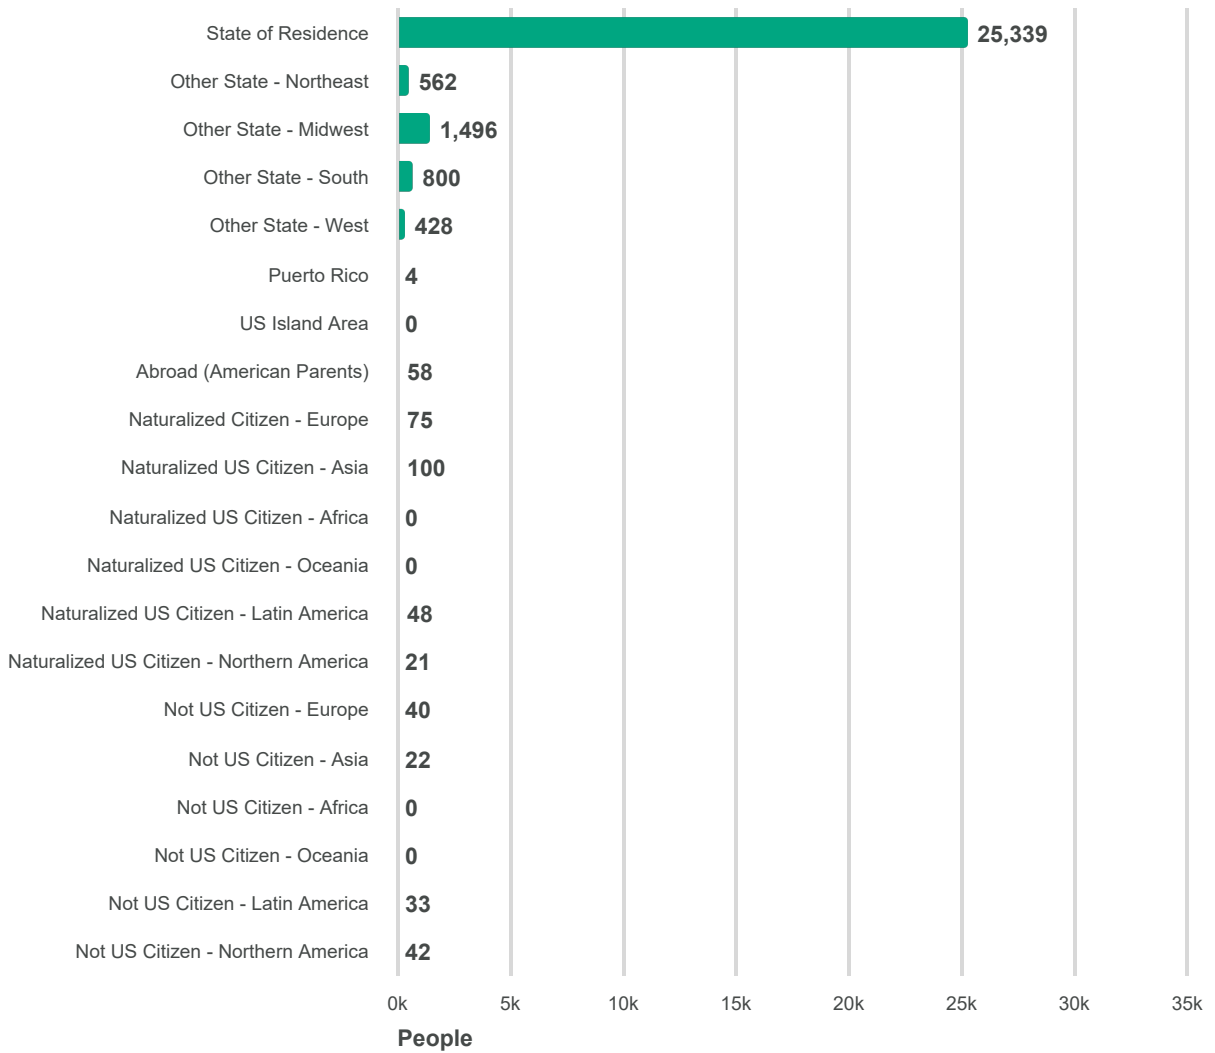

Source: <https://data.mysidewalk.com/datasets/101>

Non-Hispanic Origin by Race

Alpena County - MI

Source: <https://data.mysidewalk.com/datasets/336>

Period of Naturalization of Foreign Born Pop

Alpena County - MI

Source: <https://data.mysidewalk.com/datasets/105>

Place of Birth by Citizenship Status

Alpena County - MI

Source: <https://data.mysidewalk.com/datasets/396>

Lived in Same House
86.54%

Moved Within the Same Co...
8.93%