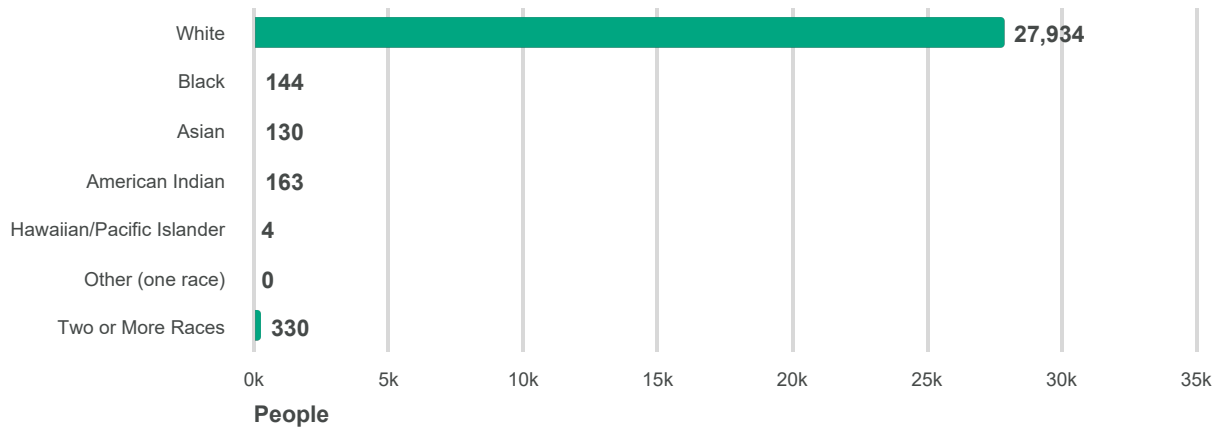

Non-Hispanic Origin by Race

Alpena County - MI

Source: <https://data.mysidewalk.com/datasets/336>