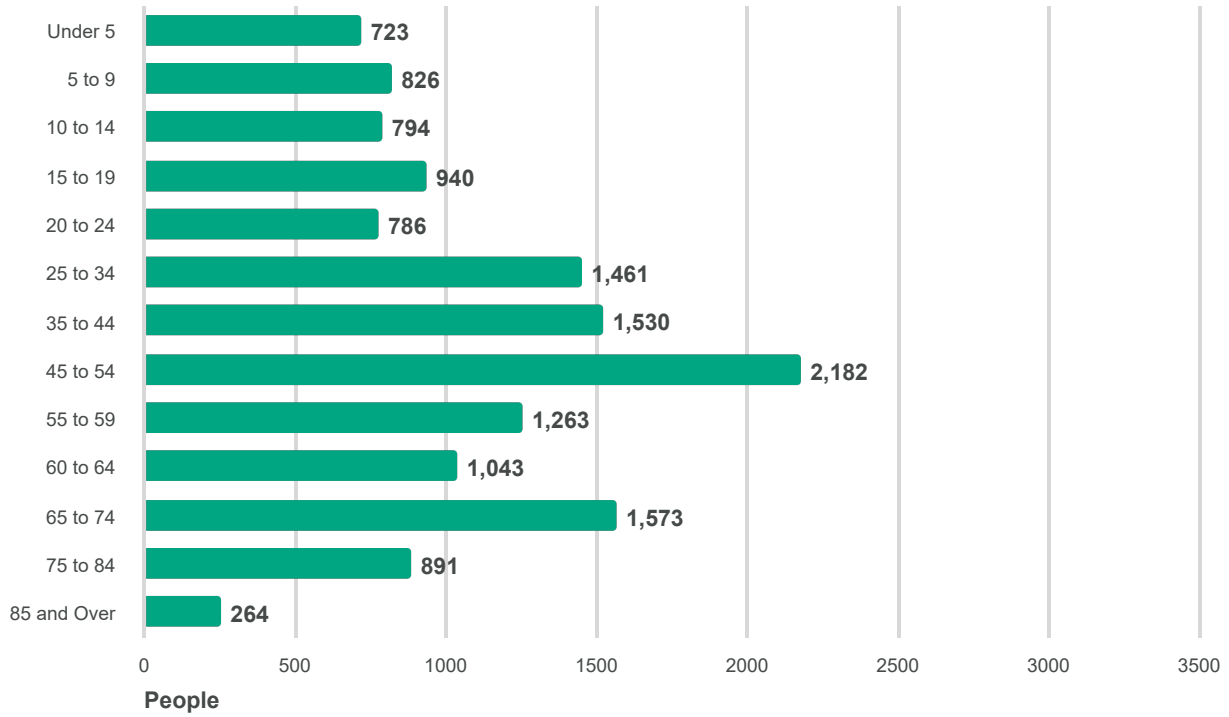

Location Snapshot

Category or Role Type

Geography

Population & Demographics ▼ in County: Alpena County - MI ▼

Summary Data

Dataset	Alpena County - MI
Average Household Size	2.24
Change in American Indian Population 2000 to 2010	33
Change in Asian Population 2000 to 2010	49
Change in Black Population 2000 to 2010	2
Change in Hawaiian Population 2000 to 2010	12
Change in Hispanic Population 2000 to 2010	123
Change in Households 2000 to 2010	-27
Change in Population 2000 to 2010	-1,716
Change in Race (other) Population 2000 to 2010	3
Change in White Population 2000 to 2010	-1,908
Daytime Population (workers over 16)	13,324
Foreign Born Population	381

Language Isolation	61
Median Age	47.1
Minority Population	1,134
Population Over 25 Years	21,197
Population with Poverty Status Determined	28,462
Primary Language Other Than English	6
Total Families	8,203
Total Households (ACS 2011-2015)	12,722
Total Households - 2000	12,818
Total Households - 2010	12,791
Total Population	29,068
Total Population - 2000	31,314
Total Population - 2010	29,598
Total Population 65 and Over	6,139
Total Population Under 18 (Children)	5,712

Age by Sex, Females

Alpena County - MI

Source: <https://data.mysidewalk.com/datasets/123>

Age by Sex, Males

Alpena County - MI

Source: <https://data.mysidewalk.com/datasets/124>

Age Totals

Alpena County - MI