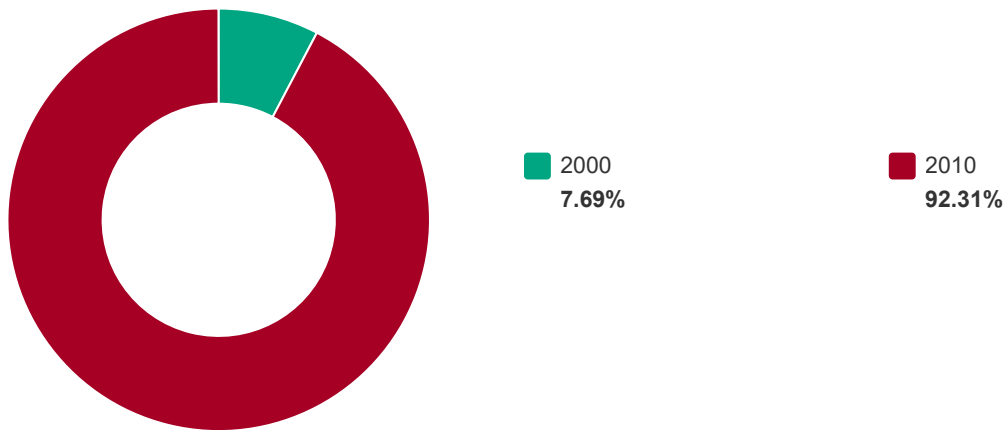

Race - Hawaiian: Historical Census Comparison

Alpena County - MI

Source: <https://data.mysidewalk.com/datasets/203>

2000

2010