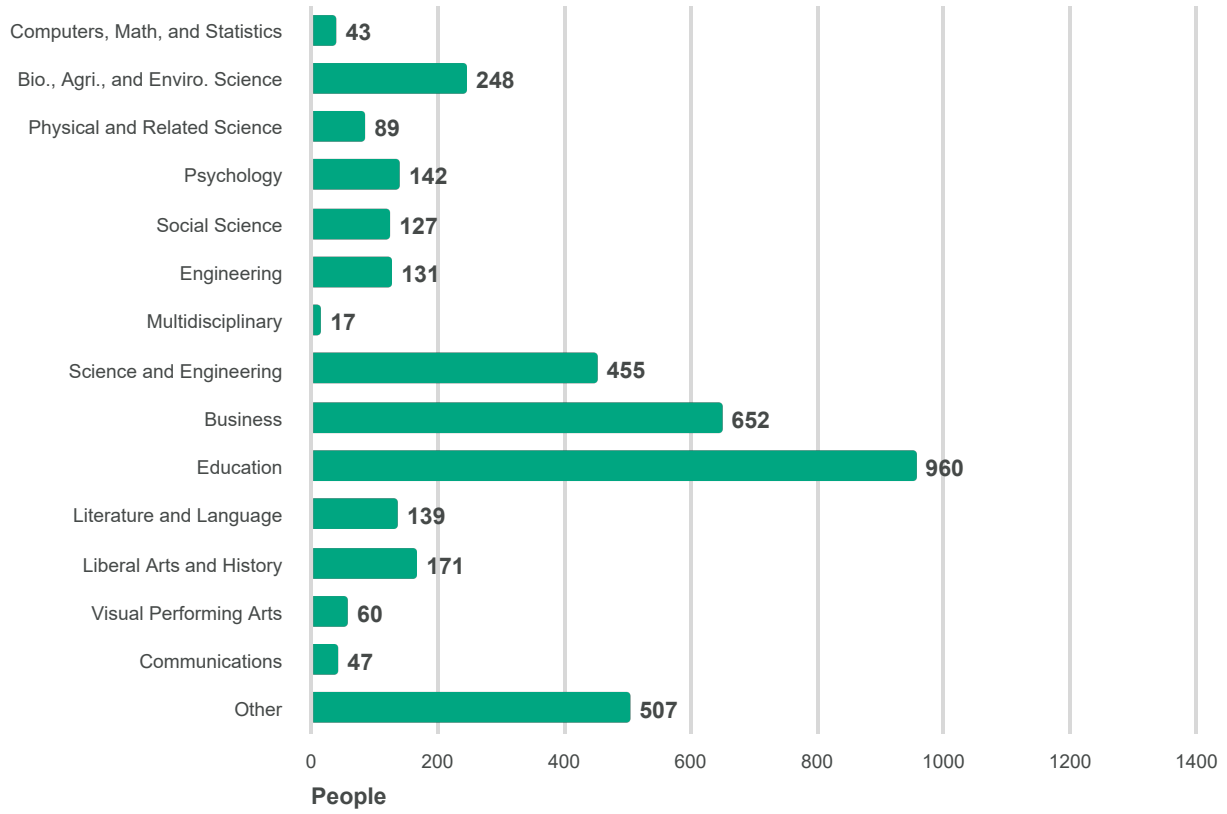

Bachelor's Degrees Received

Alpena County - MI

Source: <https://data.mysidewalk.com/datasets/113>