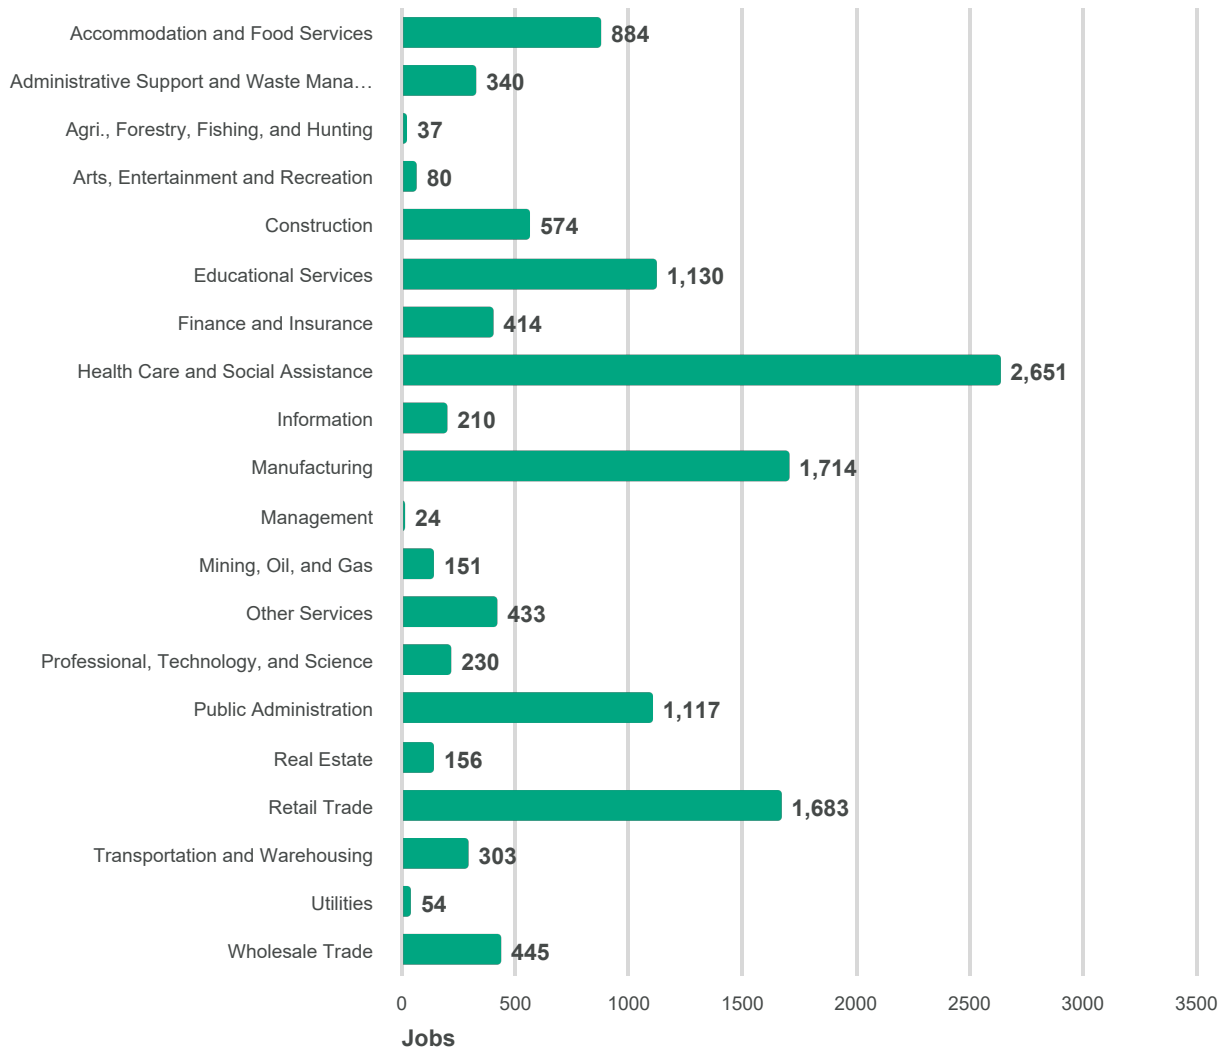

Employment Industry by Job Location 2003

Alpena County - MI

Source: <https://data.mysidewalk.com/datasets/127>