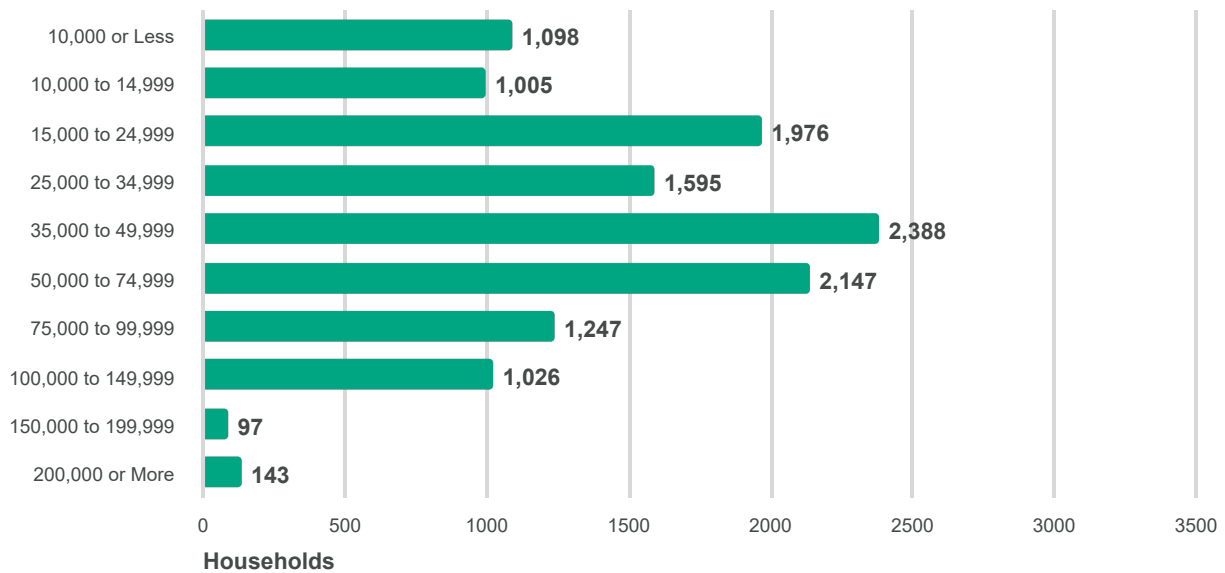

Local Retail Job Density	1.1
Median Age of Workers	43.3
Median Age of Workers - Female	43.9
Median Age of Workers - Male	42.5
Median Earnings - Female	\$20,046
Median Earnings - Male	\$28,069
Median Earnings - Total	\$22,377
Median Household Income	\$38,829
Median Income - Ages 25 and Under	\$12,364
Median Income - Ages 25 to 44	\$41,649
Median Income - Ages 45 to 64	\$47,392
Median Income - Ages 65 and Over	\$32,723
Median Income Birthplace - Foreign Born	\$16,837
Median Income Birthplace - Native Abroad	\$15,385
Median Income Birthplace - Other State	\$20,926
Median Income Birthplace - State of Residence	\$21,349
Per Capita Income	\$22,082
Percent Change - Jobs 2003 to 2013	-6.6%
Percent of Income Spent on Housing for a Median Income Family	25.58%
Percent of Income Spent on Housing for a Very Low Income Individual	63.24%
Percent of Income Spent on Transportation for a Median Income Family	34.65%
Percent of Income Spent on Transportation for a Very Low Income Individual	65.65%
Retail Job Access Index	393.9
Service Employment - 16 and over	2,345
Total Business Establishments 2014	664
Total Employed 2014	8,622
Total Households Below Poverty Level	2,266
Total Number of Unemployed	1,257
Total Patents 2010 to July 2016	9
Total Receiving Food Stamps/SNAP	2,638
Total Working Population 16 and Over	12,080

Worked Full Time Past Year with Income Below Poverty Level

3,664

Civilian Employment by Occupation

Alpena County - MI

Source: <https://data.mysidewalk.com/datasets/153>

Employment Industry by Home Location

Alpena County - MI

Source: <https://data.mysidewalk.com/datasets/128>

Employed
90.68%

Unemployed
9.32%

Employment Status

Alpena County - MI

Source: <https://data.mysidewalk.com/datasets/38>

Household Income

Alpena County - MI

Source: <https://data.mysidewalk.com/datasets/31>

Households by Self-Employment Income

Alpena County - MI

With self-employment income
11.12%

No self-employment income
88.88%

Source: <https://data.mysidewalk.com/datasets/114>