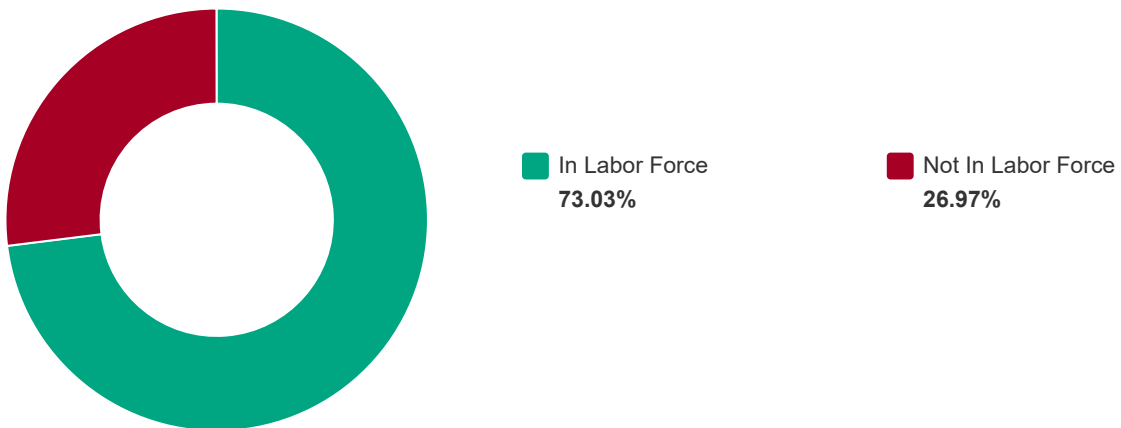

28.24%

Alpena County - MI

Source: <https://data.mysidewalk.com/datasets/214>

Women In Workforce Totals - With Birth In Past Year

Alpena County - MI

Source: <https://data.mysidewalk.com/datasets/390>

Married and in Labor Force
47.94%