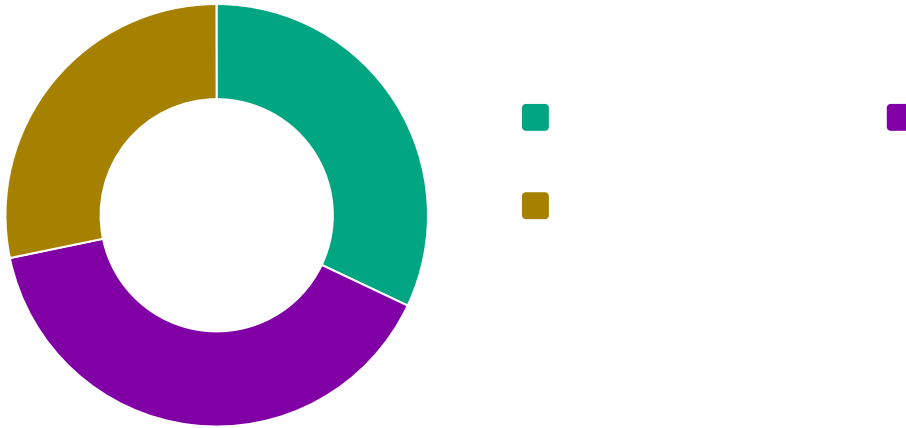

Wage of Workers

28.24%

Alpena County - MI

Source: <https://data.mysidewalk.com/datasets/214>