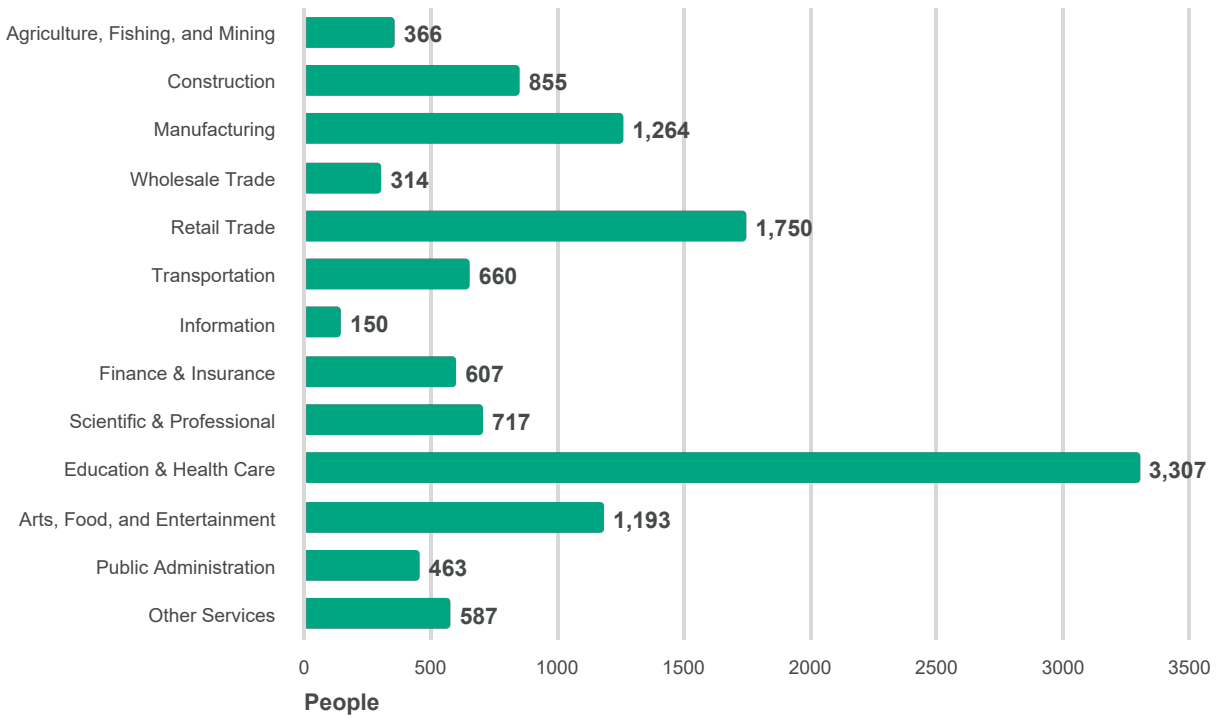

Employment Industry by Home Location

Alpena County - MI

Source: <https://data.mysidewalk.com/datasets/42>