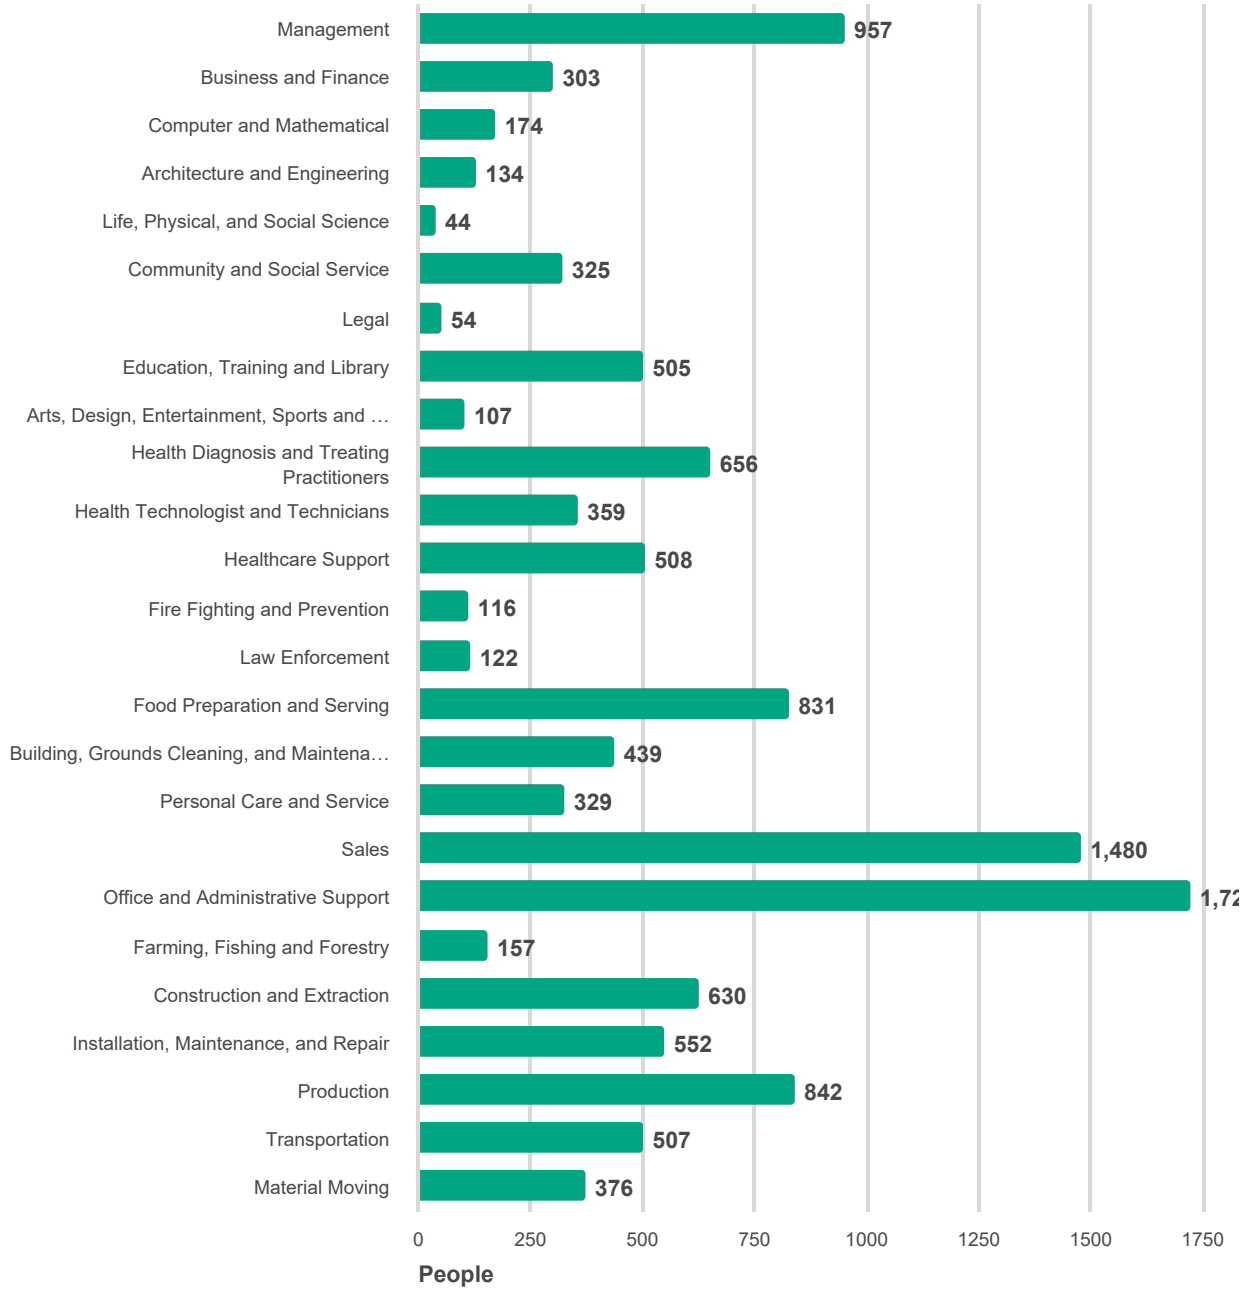

Worked Full Time Past Year with Income Below Poverty Level

3,664

Civilian Employment by Occupation

Alpena County - MI

Source: <https://data.mysidewalk.com/datasets/153>