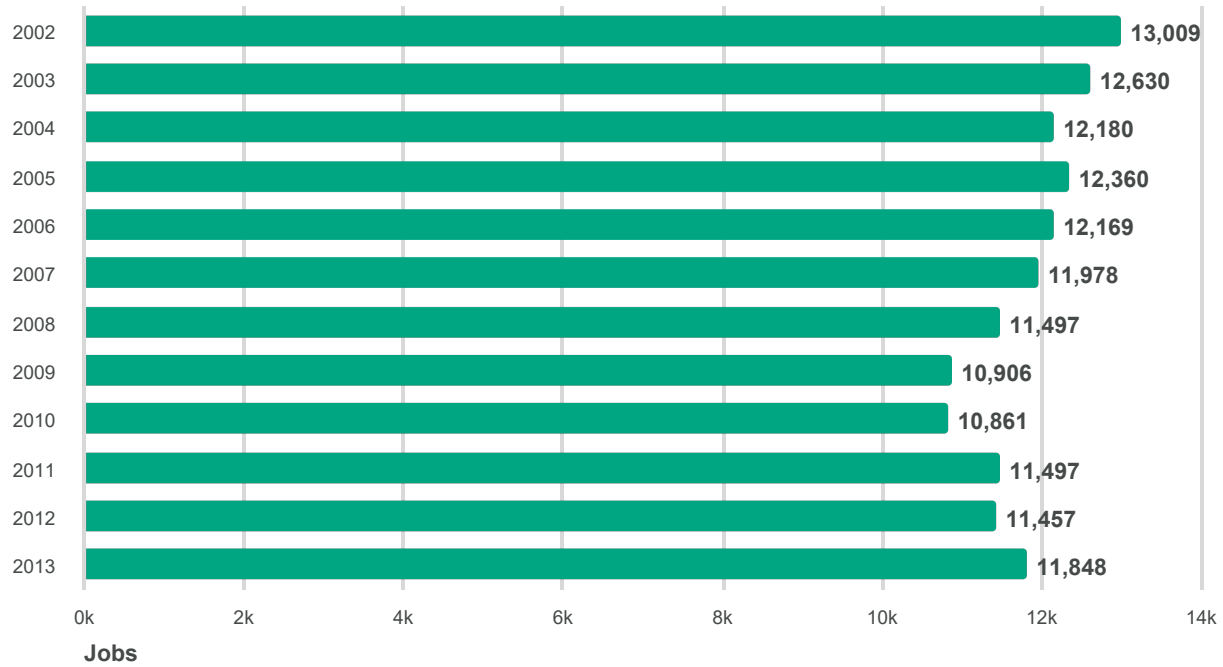

Number of Jobs

Alpena County - MI

Source: <https://data.mysidewalk.com/datasets/206>