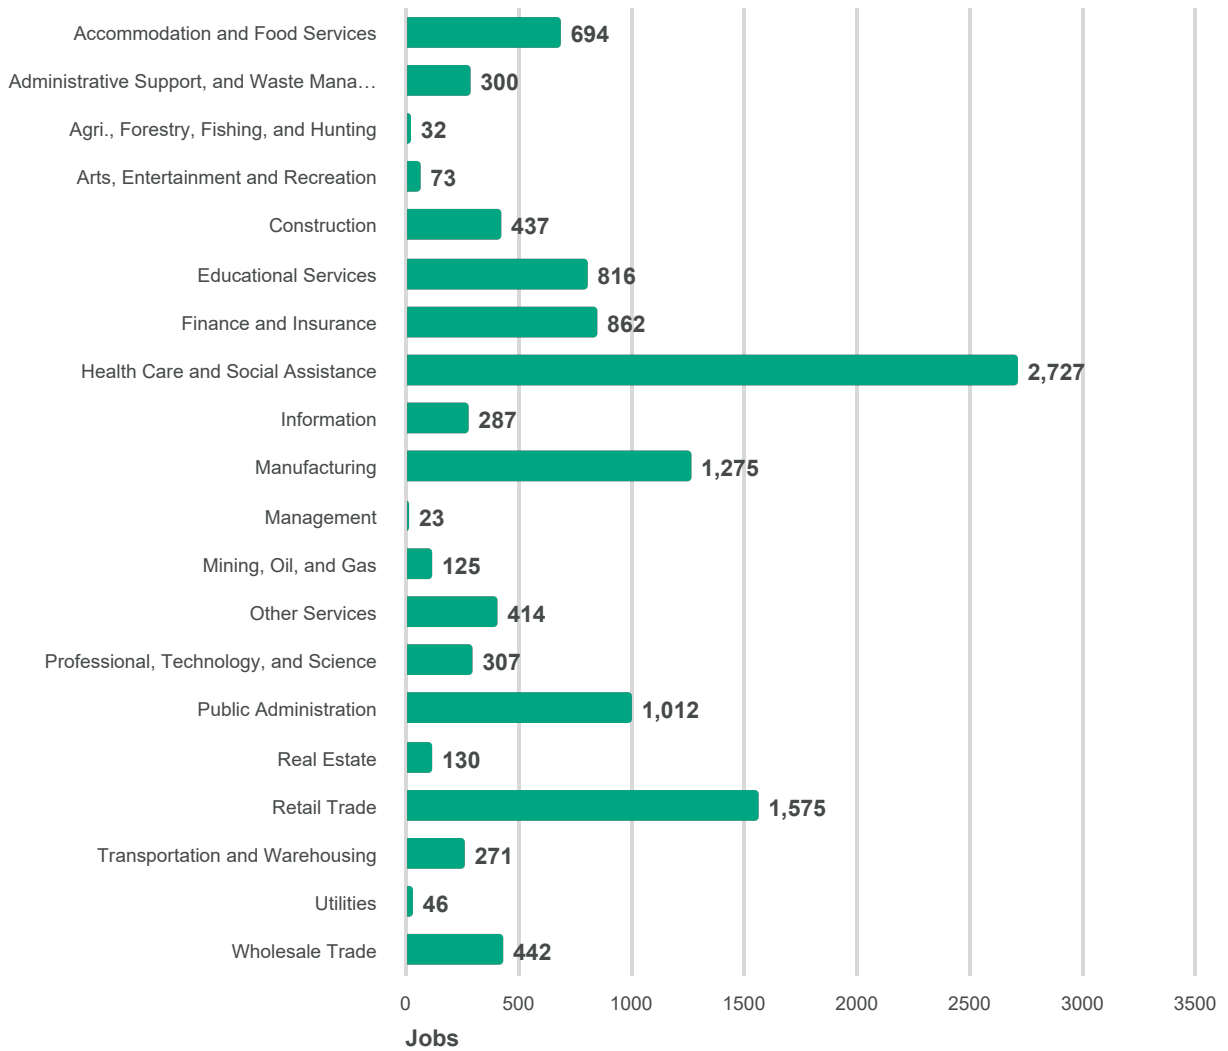

Local Retail Job Density	1.1
Median Age of Workers	43.3
Median Age of Workers - Female	43.9
Median Age of Workers - Male	42.5
Median Earnings - Female	\$20,046
Median Earnings - Male	\$28,069
Median Earnings - Total	\$22,377
Median Household Income	\$38,829
Median Income - Ages 25 and Under	\$12,364
Median Income - Ages 25 to 44	\$41,649
Median Income - Ages 45 to 64	\$47,392
Median Income - Ages 65 and Over	\$32,723
Median Income Birthplace - Foreign Born	\$16,837
Median Income Birthplace - Native Abroad	\$15,385
Median Income Birthplace - Other State	\$20,926
Median Income Birthplace - State of Residence	\$21,349
Per Capita Income	\$22,082
Percent Change - Jobs 2003 to 2013	-6.6%
Percent of Income Spent on Housing for a Median Income Family	25.58%
Percent of Income Spent on Housing for a Very Low Income Individual	63.24%
Percent of Income Spent on Transportation for a Median Income Family	34.65%
Percent of Income Spent on Transportation for a Very Low Income Individual	65.65%
Retail Job Access Index	393.9
Service Employment - 16 and over	2,345
Total Business Establishments 2014	664
Total Employed 2014	8,622
Total Households Below Poverty Level	2,266
Total Number of Unemployed	1,257
Total Patents 2010 to July 2016	9
Total Receiving Food Stamps/SNAP	2,638
Total Working Population 16 and Over	12,080

Worked Full Time Past Year with Income Below Poverty Level

3,664

Civilian Employment by Occupation

Alpena County - MI

Source: <https://data.mysidewalk.com/datasets/153>

Employment Industry by Home Location

Alpena County - MI

Source: <https://data.mysidewalk.com/datasets/42>

Employment Industry by Job Location 2003

Alpena County - MI

Source: <https://data.mysidewalk.com/datasets/127>

Employment Industry by Job Location 2013

Alpena County - MI

Source: <https://data.mysidewalk.com/datasets/128>

Employed
90.68%

Unemployed
9.32%

Employment Status

Alpena County - MI

Source: <https://data.mysidewalk.com/datasets/38>

Household Income