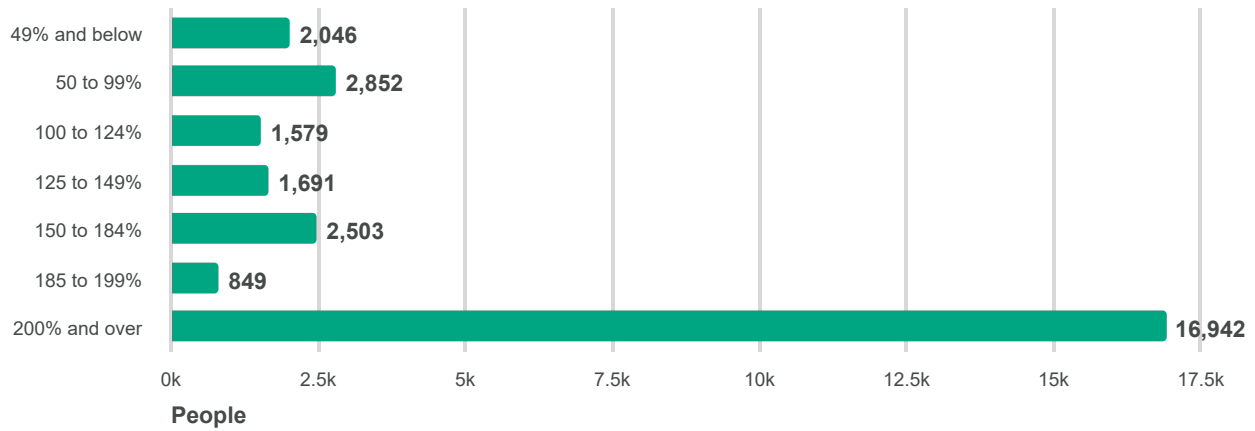

Local Retail Job Density	1.1
Median Age of Workers	43.3
Median Age of Workers - Female	43.9
Median Age of Workers - Male	42.5
Median Earnings - Female	\$20,046
Median Earnings - Male	\$28,069
Median Earnings - Total	\$22,377
Median Household Income	\$38,829
Median Income - Ages 25 and Under	\$12,364
Median Income - Ages 25 to 44	\$41,649
Median Income - Ages 45 to 64	\$47,392
Median Income - Ages 65 and Over	\$32,723
Median Income Birthplace - Foreign Born	\$16,837
Median Income Birthplace - Native Abroad	\$15,385
Median Income Birthplace - Other State	\$20,926
Median Income Birthplace - State of Residence	\$21,349
Per Capita Income	\$22,082
Percent Change - Jobs 2003 to 2013	-6.6%
Percent of Income Spent on Housing for a Median Income Family	25.58%
Percent of Income Spent on Housing for a Very Low Income Individual	63.24%
Percent of Income Spent on Transportation for a Median Income Family	34.65%
Percent of Income Spent on Transportation for a Very Low Income Individual	65.65%
Retail Job Access Index	393.9
Service Employment - 16 and over	2,345
Total Business Establishments 2014	664
Total Employed 2014	8,622
Total Households Below Poverty Level	2,266
Total Number of Unemployed	1,257
Total Patents 2010 to July 2016	9
Total Receiving Food Stamps/SNAP	2,638
Total Working Population 16 and Over	12,080

Alpena County - MI

Source: <https://data.mysidewalk.com/datasets/31>

Households by Self-Employment Income

Alpena County - MI

With self-employment income
11.12%

No self-employment income
88.88%

Source: <https://data.mysidewalk.com/datasets/114>

Income to Poverty Ratio

Alpena County - MI

Source: <https://data.mysidewalk.com/datasets/126>

People 200% Below Povert...
58.51%

People 150% Below Povert...
41.49%

Low and Very Low Income Persons

Alpena County - MI